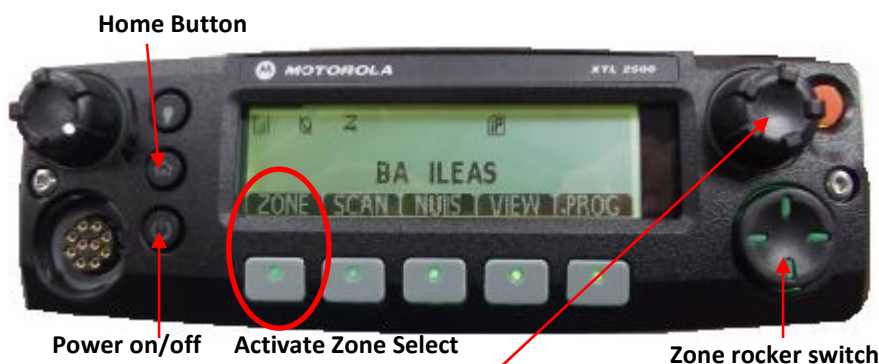

ITTF STARCOM21 XTL2500

Mobile Radio-Quick Start Guide (B-Series Template)

October, 2012

Russ Gentry – ILEAS Communications Liaison

618-973-0139 rlgentry@ileas.org

STARCOM21 talk-groups or channels found on the Statewide Interoperability Template, should only be used as authorized by the Statewide Communications Interoperability Plan (SCIP) and the State Tactical Interoperable Communications Plan (TICP) which can be found at <https://iema.illinois.gov/iema/SCIP.asp>

Identify the controls of the XTL2500

NOTE: Emergency Button (orange button) not activated on most ITTF radios.

STEP ONE:

- Turn on the radio
- Press the button below “Zone” on the display to Activate Zone Select. Display will show current talk-group/channel and Zone.
- Press Zone rocker switch left or right to move through the Zones “BA-BI”. *You are moving across the top of the template (See Template-Pg 2).*
- Locate the Zone you want “BA-BI”.
- Press home button to Stop Zone Select.