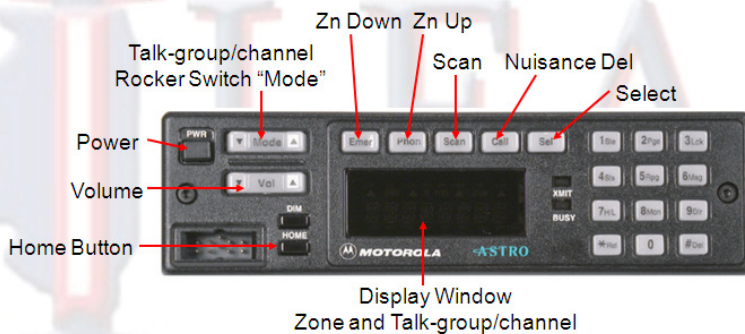

October 2012

Russ Gentry – ILEAS Communications Liaison
618-973-0139 rlgentry@ileas.org

STARCOM21 Talk-groups or channels found on the Statewide Interoperability Template, should only be used as authorized by the Statewide Communications Interoperability Plan (SCIP) and the State Tactical Interoperable Communication Plan (TICP) which can be found at <https://iema.illinois.gov/iema/SCIP.asp>

To locate talk-groups or channels on the Statewide Interoperability Template (Page 2), follow these instructions. For the purpose of this guide, “mode”, “channel” and “talk-groups” all mean the same thing.

Identify the controls on the XTL5000

STEP ONE:

- Turn on the radio
- Press the Home Button to start.
- Press the Zone Select buttons to move through the Zones as indicated. *You are moving across the top of the template.* (See Template-Pg 2)
- Locate the Zone you want “BA-BI”.

STEP TWO:

- Press the talk-group/channel “Mode” rocker button to the left or right until you see the Talk-group or channel you need on the display. *You are moving down the template.* (See Template-Pg 2)

Above are the most basic instructions to be used for reference only. Follow your policies and procedures.

STARCOM21 Talk-groups

Talk-group	Assigned by	Talk-group	Assigned by
• IESMA	EmergencyManagement	• North A	COML
• ILEAS	Law Enforcement / COML	• North B	COML
• MABAS	Fire and COML	• Central A	COML
• PUBHLTH	Public Health and COML	• Central B	COML
• IPWMAN	Public Works	• South A	COML
• INCDNT 1-2-3-4-5	Command Control/COML	• South B	COML

Regional Talk-groups (Example: Agencies in IEMA Region 8 would use the talk-group named “RGN 8B”)

- RGN B = Used for regional interoperability for incidents, events, and exercises. No permission is required. Unless told otherwise this is the talk group you should monitor.
- RGN A = Used as an extra regional talk group if the B Side is being used. But be sure to use the B Side first.